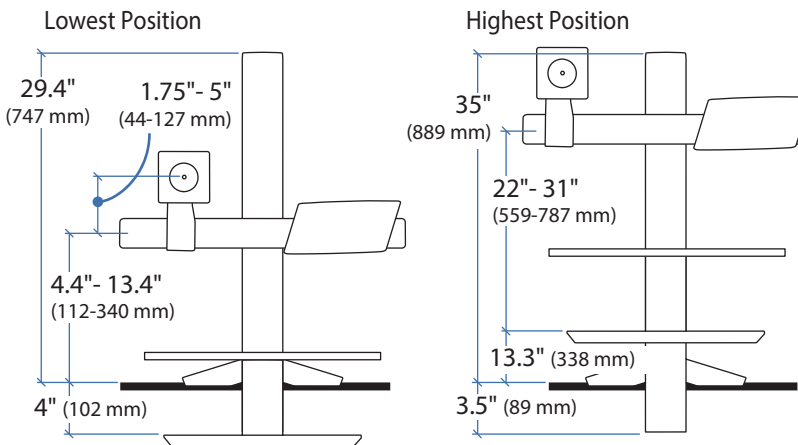

### WorkFit-S with Worksurface, LCD & Laptop

\*Keyboard Tray has 9 Mounting Locations - see page 5 for details.

© 2013 Ergotron, Inc. rev. 09/24/2013 DIM-WorkFit-S-Worksurface Content is subject to change without notification