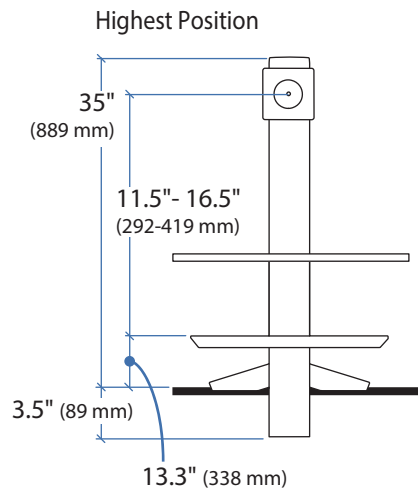

### WorkFit-S with Worksurface, Single LCD Mount, LD

\*Keyboard Tray has 9 Mounting Locations - see page 5 for details.

Desk Thickness:  
 ≤ 2.4" (60 mm)

Portrait/Landscape rotation stop screw can be installed for 0° rotation.