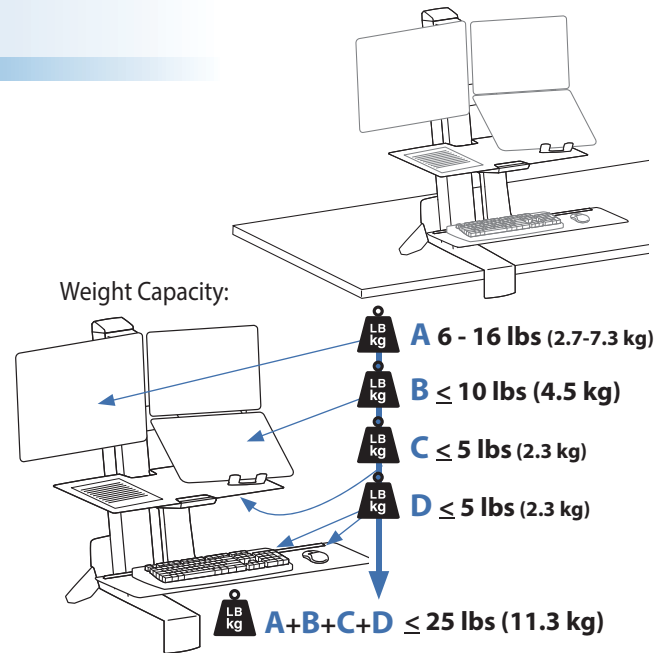

### WorkFit-S with Worksurface, LCD & Laptop

\*Keyboard Tray has 9 Mounting Locations - see page 5 for details.

© 2013 Ergotron, Inc. rev. 09/24/2013 DIM-WorkFit-S-Worksurface Content is subject to change without notification