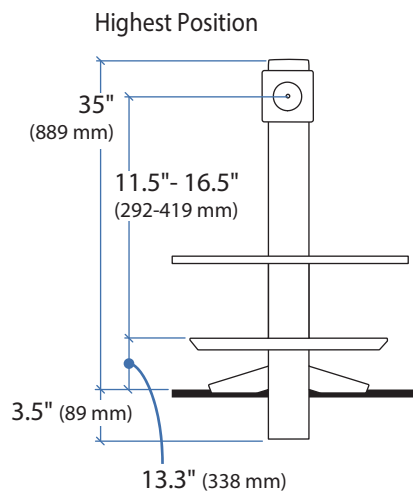

### WorkFit-S with Worksurface, Single LCD Mount, HD

\*Keyboard Tray has 9 Mounting Locations - see page 5 for details.

Weight Capacity:

Desk Thickness:

≤ 2.4" (60 mm)

Portrait/Landscape rotation stop screw can be installed for 0° rotation.