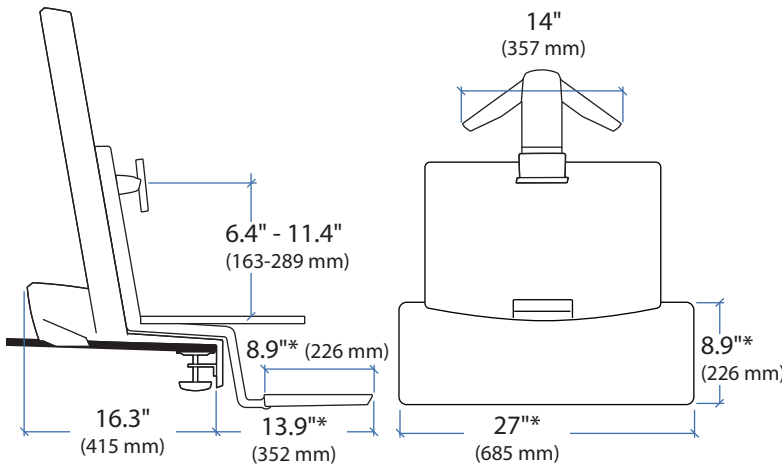

### WorkFit-S with Worksurface, Single LCD Mount, HD

\*Keyboard Tray has 9 Mounting Locations - see page 5 for details.

Weight Capacity:

Desk Thickness:

≤ 2.4" (60 mm)

Portrait/Landscape rotation stop screw can be installed for 0° rotation.