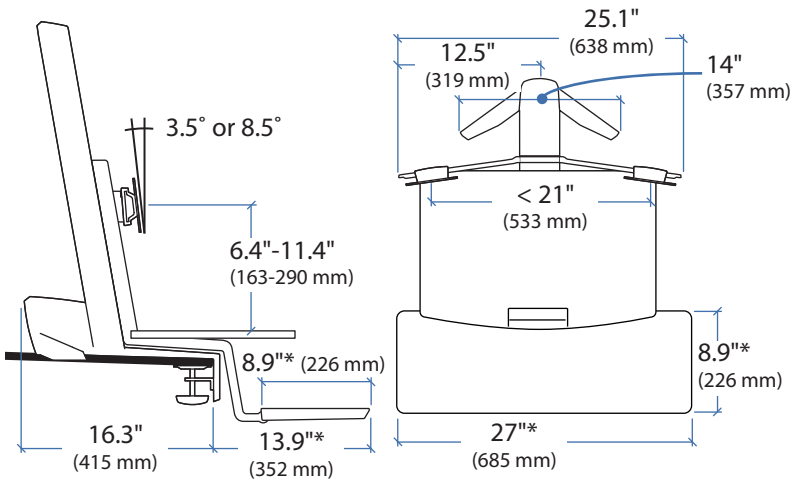

WorkFit-S with Worksurface, Dual

Dimensional & Range of Motion Illustrations