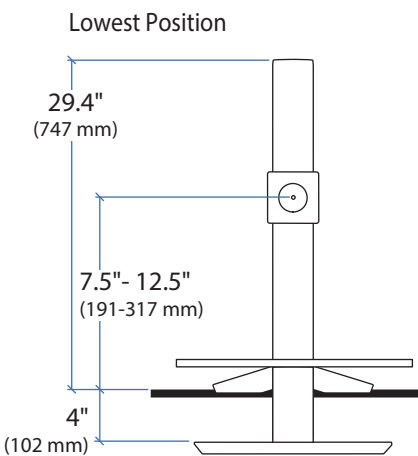

### WorkFit-S with Worksurface, Single LCD Mount, HD

\*Keyboard Tray has 9 Mounting Locations - see page 5 for details.

Weight Capacity:

Desk Thickness:

≤ 2.4" (60 mm)

Portrait/Landscape rotation stop screw can be installed for 0° rotation.