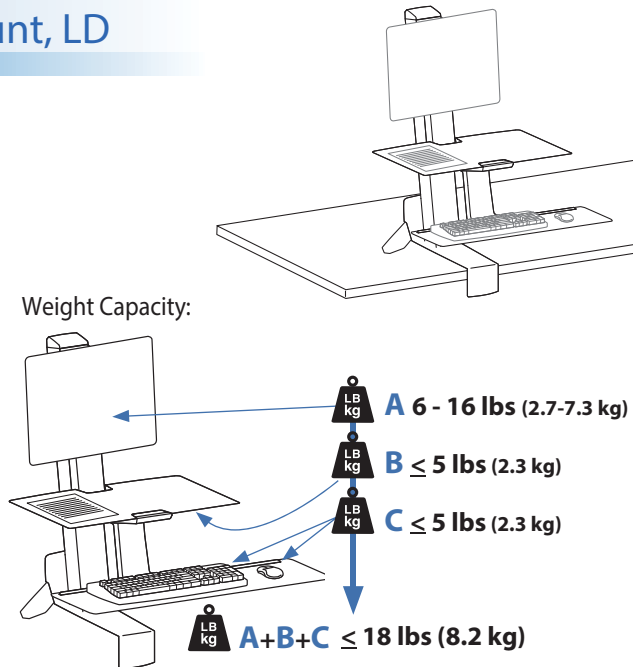

### WorkFit-S with Worksurface, Single LCD Mount, LD

\*Keyboard Tray has 9 Mounting Locations - see page 5 for details.

Desk Thickness:  
 ≤ 2.4" (60 mm)

Portrait/Landscape rotation stop screw can be installed for 0° rotation.