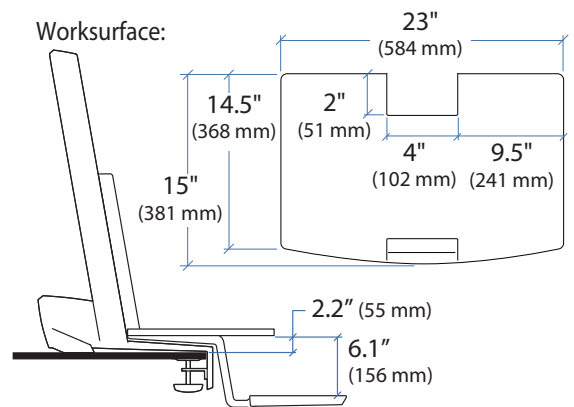

### WorkFit-S with Worksurface, Single LCD Mount, LD

\*Keyboard Tray has 9 Mounting Locations - see page 5 for details.

Desk Thickness:  
 ≤ 2.4" (60 mm)

Portrait/Landscape rotation stop screw can be installed for 0° rotation.