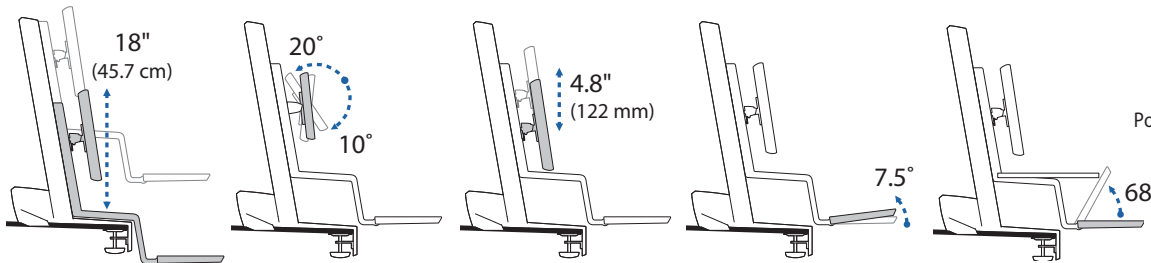

### WorkFit-S with Worksurface, Single LCD Mount, HD

\*Keyboard Tray has 9 Mounting Locations - see page 5 for details.

Weight Capacity:

Desk Thickness:

≤ 2.4" (60 mm)

Portrait/Landscape rotation stop screw can be installed for 0° rotation.