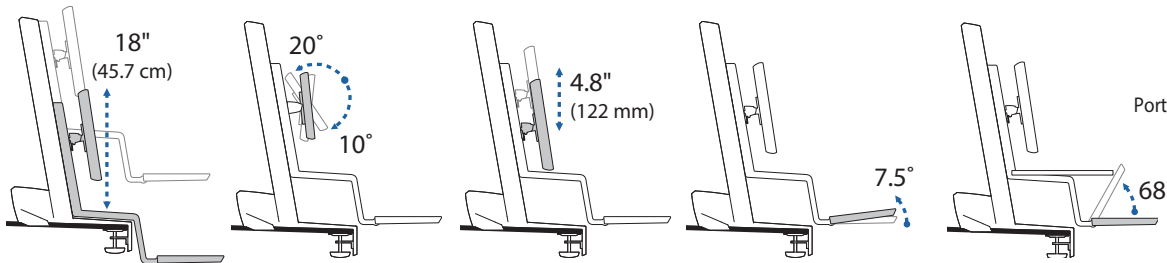

### WorkFit-S with Worksurface, Single LCD Mount, LD

\*Keyboard Tray has 9 Mounting Locations - see page 5 for details.

Desk Thickness:  
 ≤ 2.4" (60 mm)

Portrait/Landscape rotation stop screw can be installed for 0° rotation.