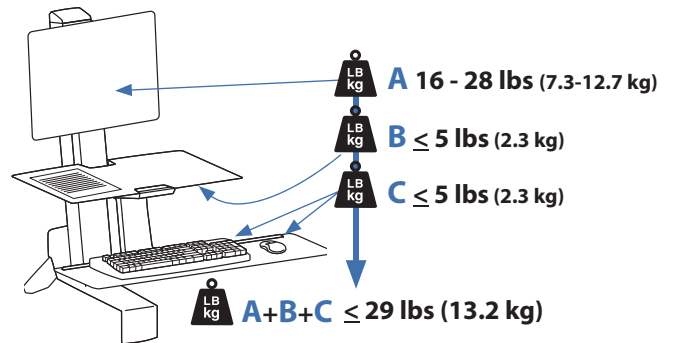

### WorkFit-S with Worksurface, Single LCD Mount, HD

\*Keyboard Tray has 9 Mounting Locations - see page 5 for details.

Weight Capacity:

Desk Thickness:

≤ 2.4" (60 mm)

Portrait/Landscape rotation stop screw can be installed for 0° rotation.