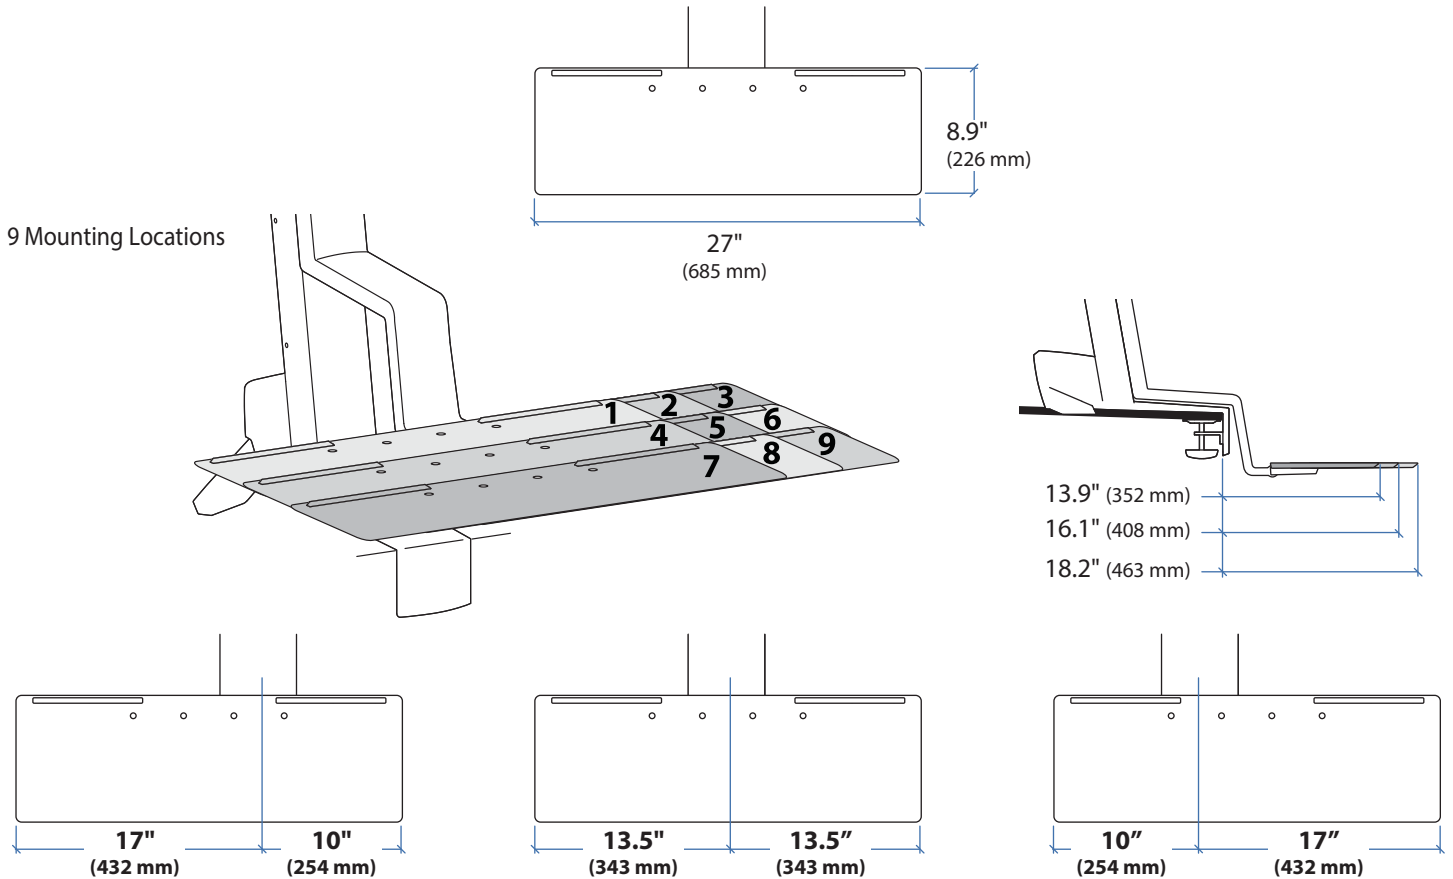

### WorkFit-S with Worksurface, Keyboard Tray

© 2013 Ergotron, Inc. rev. 09/24/2013 DIM-WorkFit-S-Worksurface Content is subject to change without notification