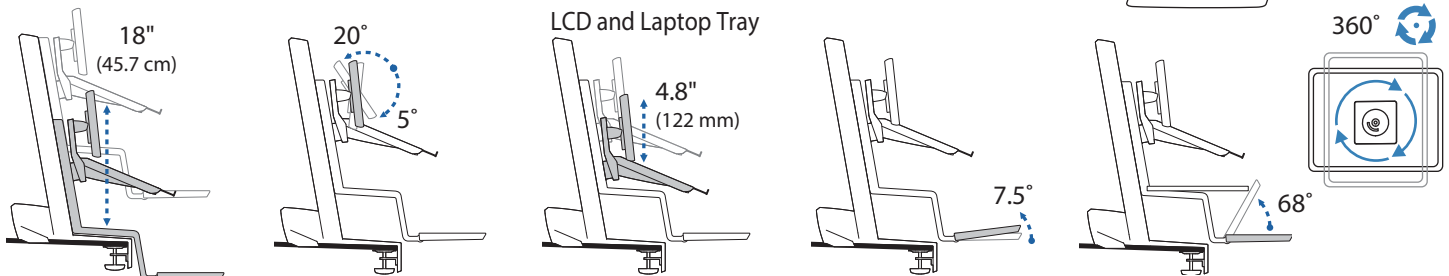

### WorkFit-S with Worksurface, LCD & Laptop

\*Keyboard Tray has 9 Mounting Locations - see page 5 for details.

© 2013 Ergotron, Inc. rev. 09/24/2013 DIM-WorkFit-S-Worksurface Content is subject to change without notification