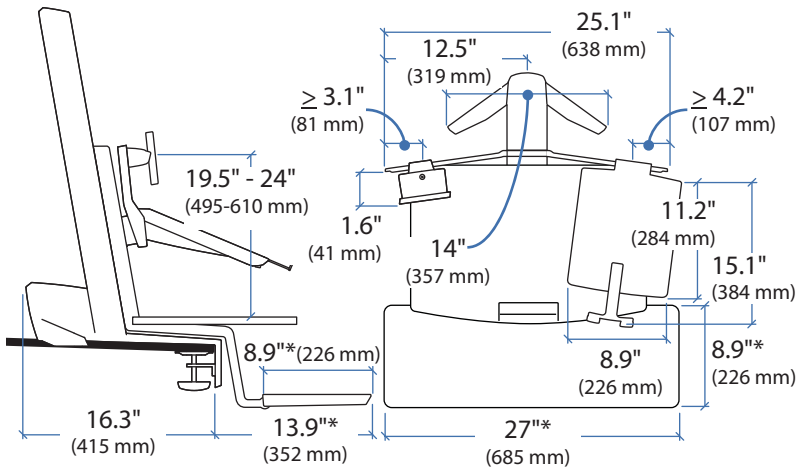

WorkFit-S with Worksurface, LCD & Laptop