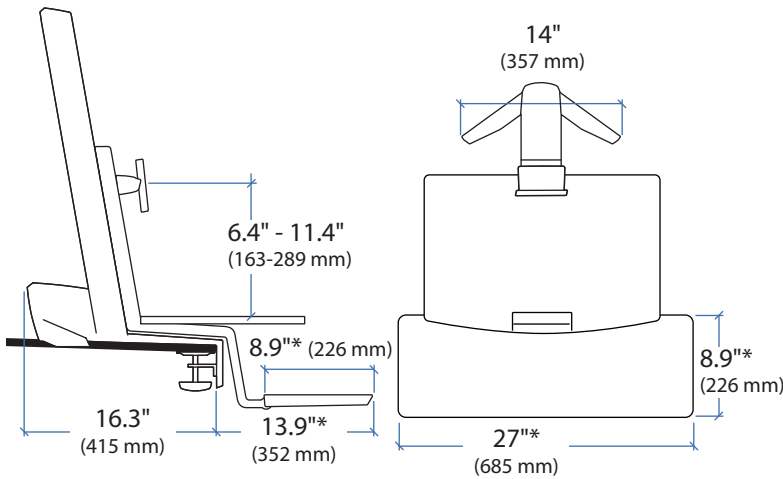

### WorkFit-S with Worksurface, Single LCD Mount, LD

\*Keyboard Tray has 9 Mounting Locations - see page 5 for details.

Desk Thickness:  
 ≤ 2.4" (60 mm)

Portrait/Landscape rotation stop screw can be installed for 0° rotation.