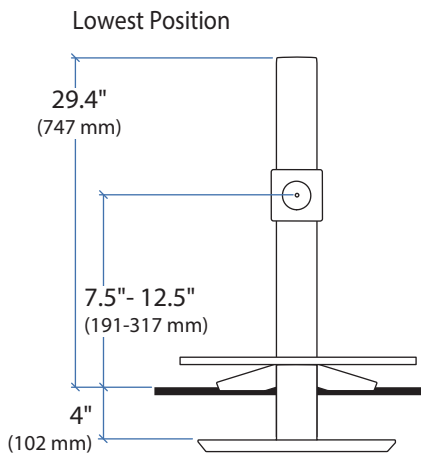

### WorkFit-S with Worksurface, Single LCD Mount, LD

\*Keyboard Tray has 9 Mounting Locations - see page 5 for details.

Desk Thickness:  
 ≤ 2.4" (60 mm)

Portrait/Landscape rotation stop screw can be installed for 0° rotation.