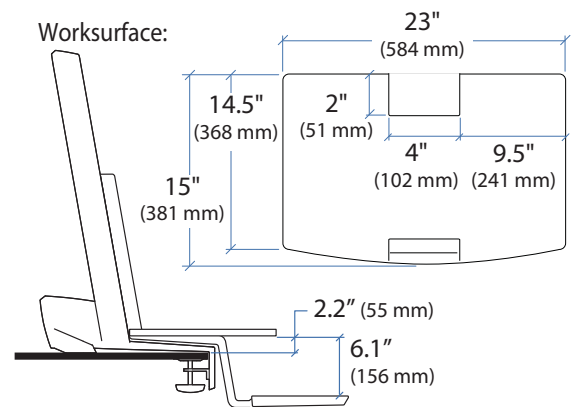

### WorkFit-S with Worksurface, Single LCD Mount, HD

\*Keyboard Tray has 9 Mounting Locations - see page 5 for details.

Weight Capacity:

Desk Thickness:

≤ 2.4" (60 mm)

Portrait/Landscape rotation stop screw can be installed for 0° rotation.