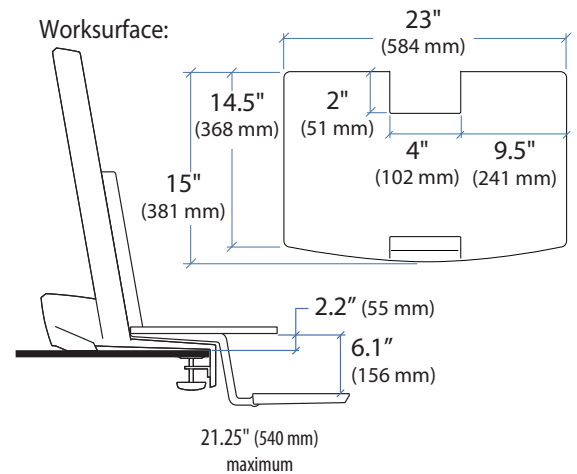

### WorkFit-S with Worksurface, LCD & Laptop

\*Keyboard Tray has 9 Mounting Locations - see page 5 for details.

© 2013 Ergotron, Inc. rev. 09/24/2013 DIM-WorkFit-S-Worksurface Content is subject to change without notification